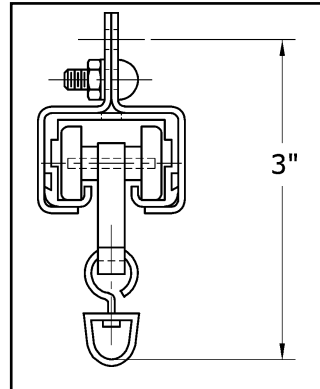

SPECIFINE® 113 SERIES CURTAIN TRACKS

Model 113 Assembly

SPECIFINE® Model 113

SPECIFINE Model 113 is an aluminum box-shaped curtain track specifically designed to meet architectural specifications for straight curtains up to 20' in length. Classrooms, residences, boardrooms, multi-purpose rooms, cafeterias, churches, hotels, banks, are all ideal applications for the Model 113 Specifine track.

This track can be either recessed, surface mounted, or can be suspended from the ceiling. The cord is completely concealed within the track channel. The carriers move effortlessly through the track channel without the carrier block binding against the channel.

Cross Section
of 113 Track
Suspended Installation
Min. pocket width: 4-3/4 in.

Cross Section
of 113 Track
Ceiling Mount

Specifine 113 Curtain Track

Project:		Date:	
Drawing # TRK-113		Scale: Not to Scale	