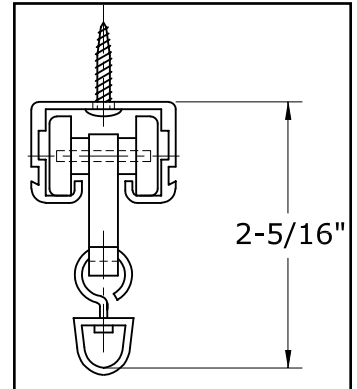

SPECIFINE® 113 SERIES CURTAIN TRACKS

Model 113 Assembly

SPECIFINE® Model 113

SPECIFINE Model 113 is an aluminum box-shaped curtain track specifically designed to meet architectural specifications for straight curtains up to 20' in length. Classrooms, residences, boardrooms, multi-purpose rooms, cafeterias, churches, hotels, banks, are all ideal applications for the Model 113 Specifine track.

This track can be either recessed, surface mounted, or can be suspended from the ceiling. The cord is completely concealed within the track channel. The carriers move effortlessly through the track channel without the carrier block binding against the channel.

Cross Section
of 113 Track
Suspended Installation
Min. pocket width: 4-3/4 in.

Cross Section
of 113 Track
Ceiling Mount

Specifine 113 Curtain Track

Project:		Date:	
Drawing # TRK-113		Scale: Not to Scale	